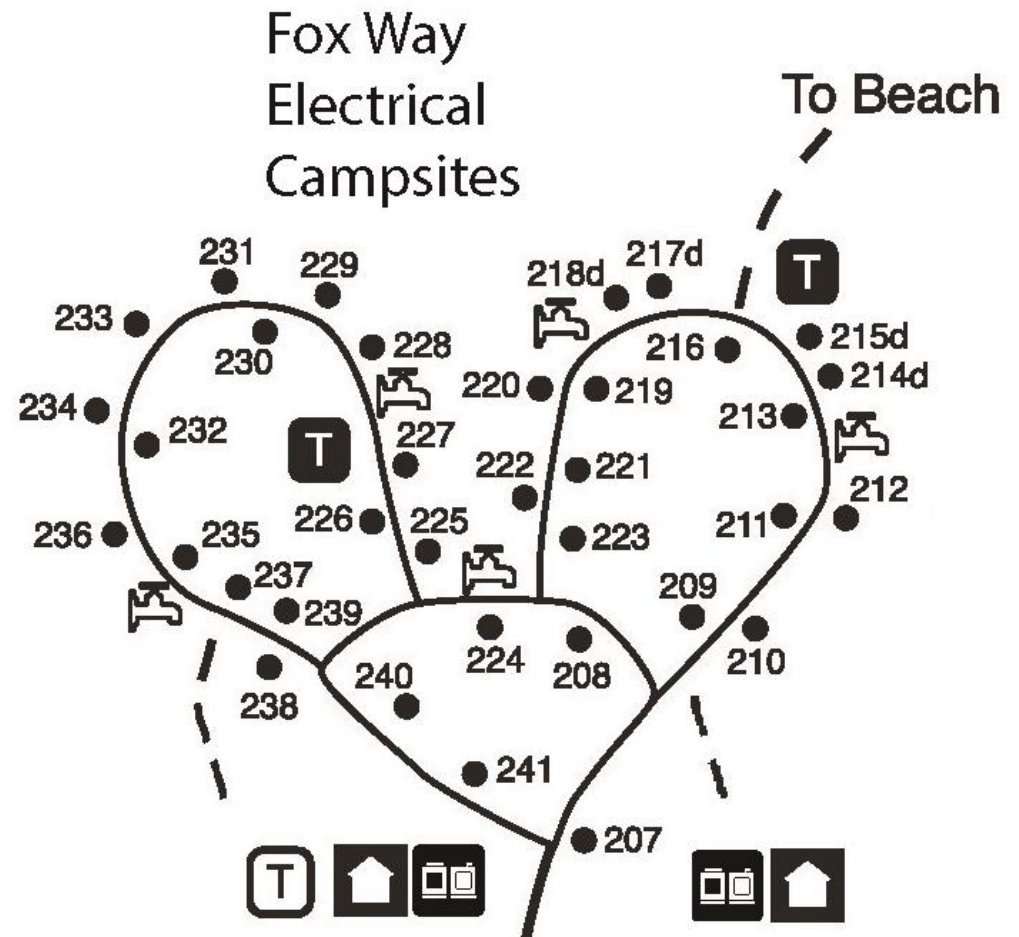

## Recommended Trailer Sizes

207 – 18'	224 – 32'
208 – tent	225 – 18'
209 – 18'	226 – 18'
210 – tent	227 – 18'
211 – 18'	228 – 32'
212 – 18'	229 – 18'
213 – 18'	230 – 25'
<b>214 – 18'</b>	231 – 32'
<b>215 – 18'</b>	232 – 25'
216 – 18'	233 – 32'
<b>217 – 18'</b>	234 – 18'
<b>218 – 32'</b>	235 – 18'
219 – 18'	236 – 32'
220 – 32'	237 – 18'
221 – 25'	238 – 18'
222 – 32'	239 – 18'
223 – 32'	240 – 32'
	241 – 18'

\*please note sites **214/215** & **217/218** are double sites. There is little privacy between the sites on each of these double lots. Great spots for Friends!

### Legend

Comfort Station

Vault Toilet