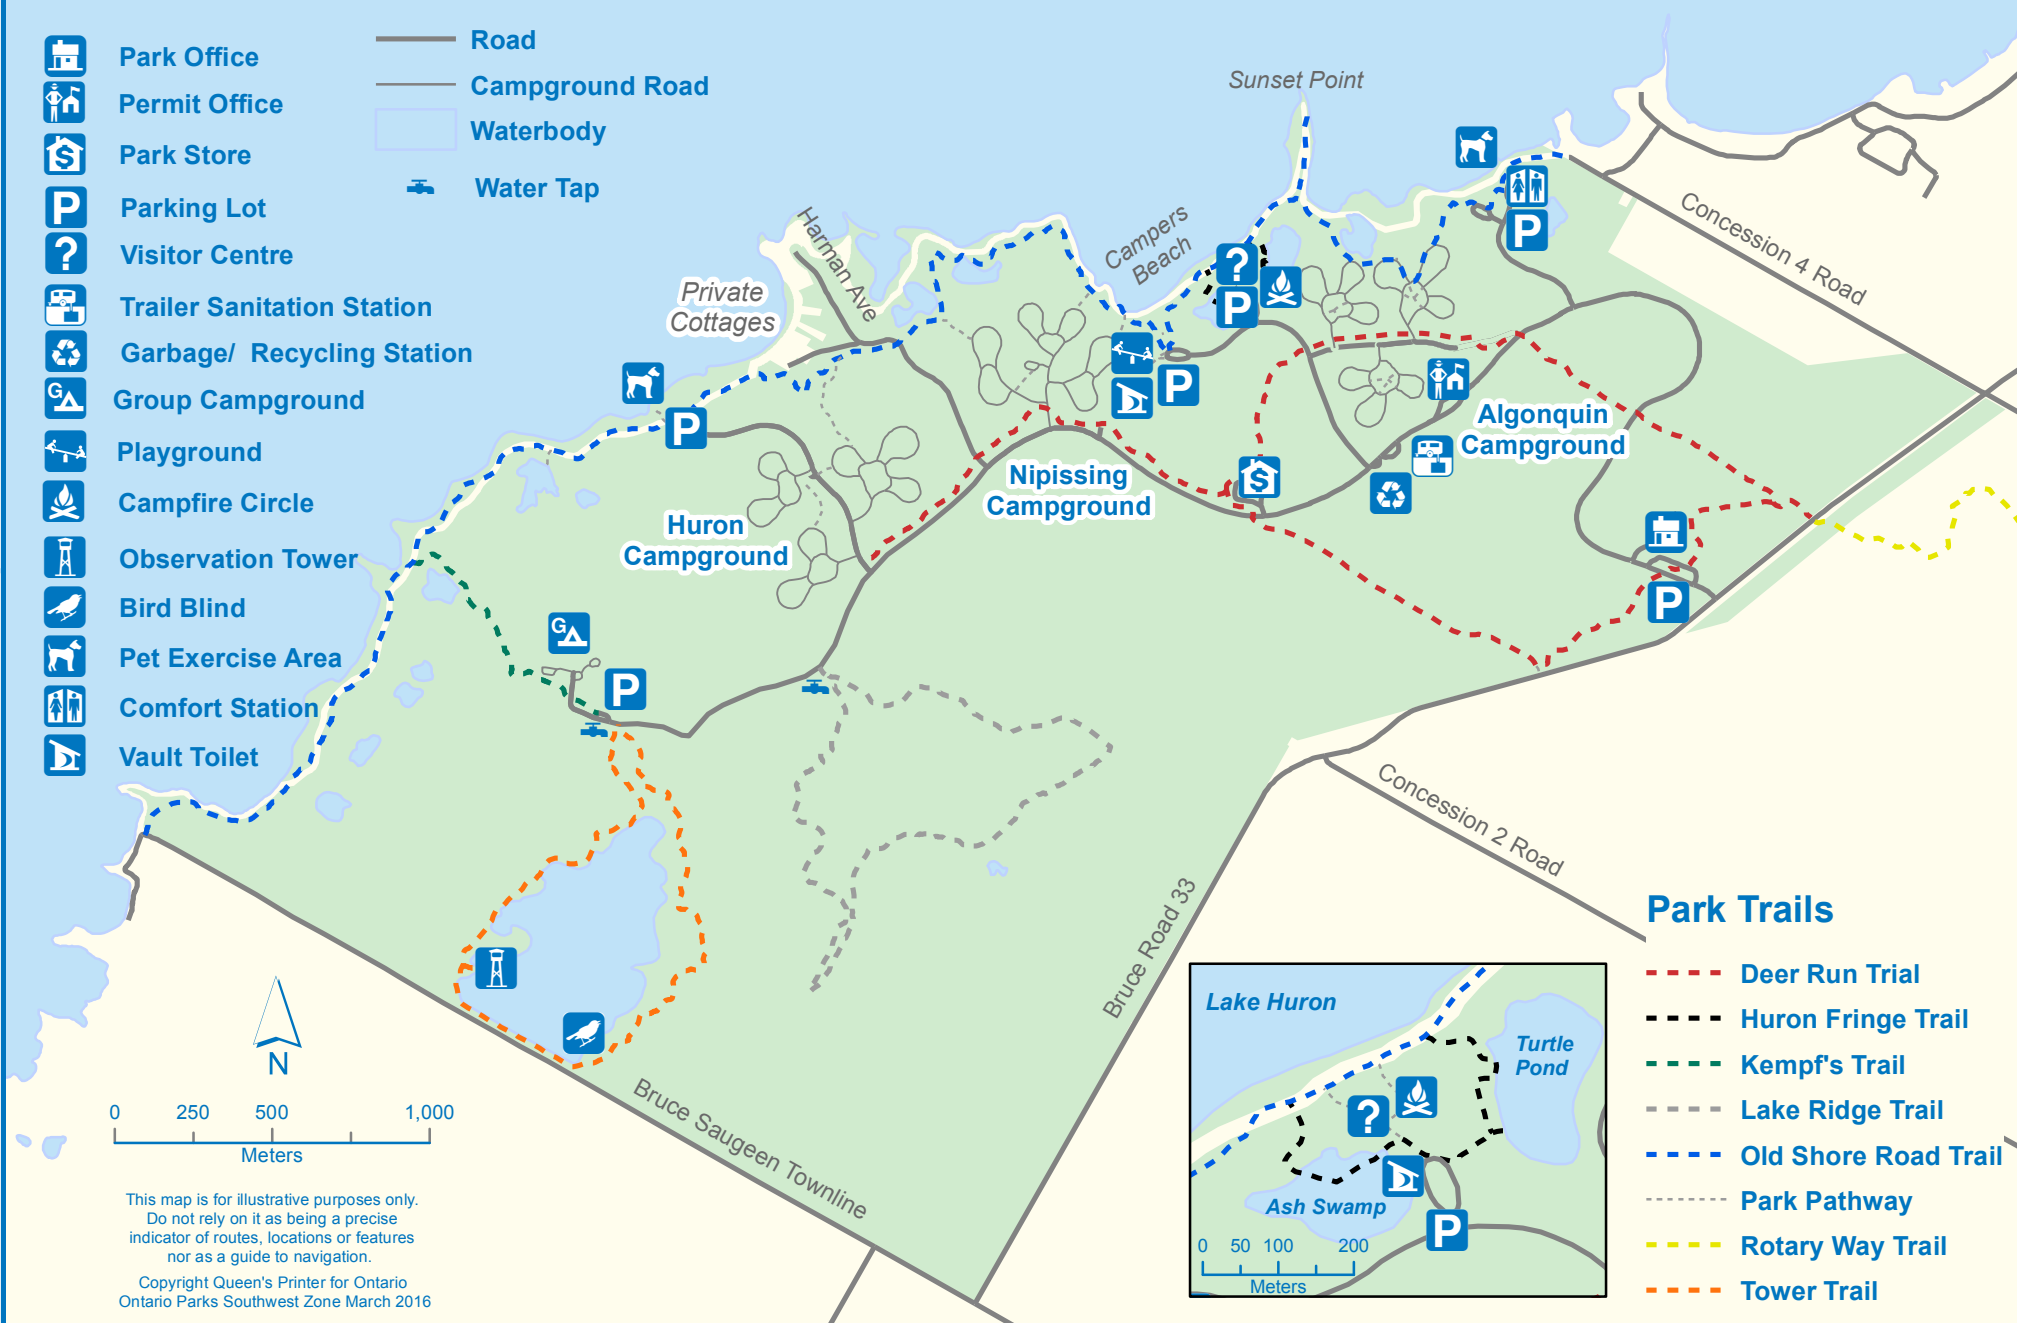

MacGregor Point

Legend

- | | | | |
|--|----------------------------|--|-----------------|
| | Park Office | | Road |
| | Permit Office | | Campground Road |
| | Park Store | | Waterbody |
| | Parking Lot | | Water Tap |
| | Visitor Centre | | |
| | Trailer Sanitation Station | | |
| | Garbage/ Recycling Station | | |
| | Group Campground | | |
| | Playground | | |
| | Campfire Circle | | |
| | Observation Tower | | |
| | Bird Blind | | |
| | Pet Exercise Area | | |
| | Comfort Station | | |
| | Vault Toilet | | |

Park Trails

- Deer Run Trail
- Huron Fringe Trail
- Kempf's Trail
- Lake Ridge Trail
- Old Shore Road Trail
- Park Pathway
- Rotary Way Trail
- Tower Trail

This map is for illustrative purposes only. Do not rely on it as being a precise indicator of routes, locations or features nor as a guide to navigation.

Copyright Queen's Printer for Ontario Ontario Parks Southwest Zone March 2016